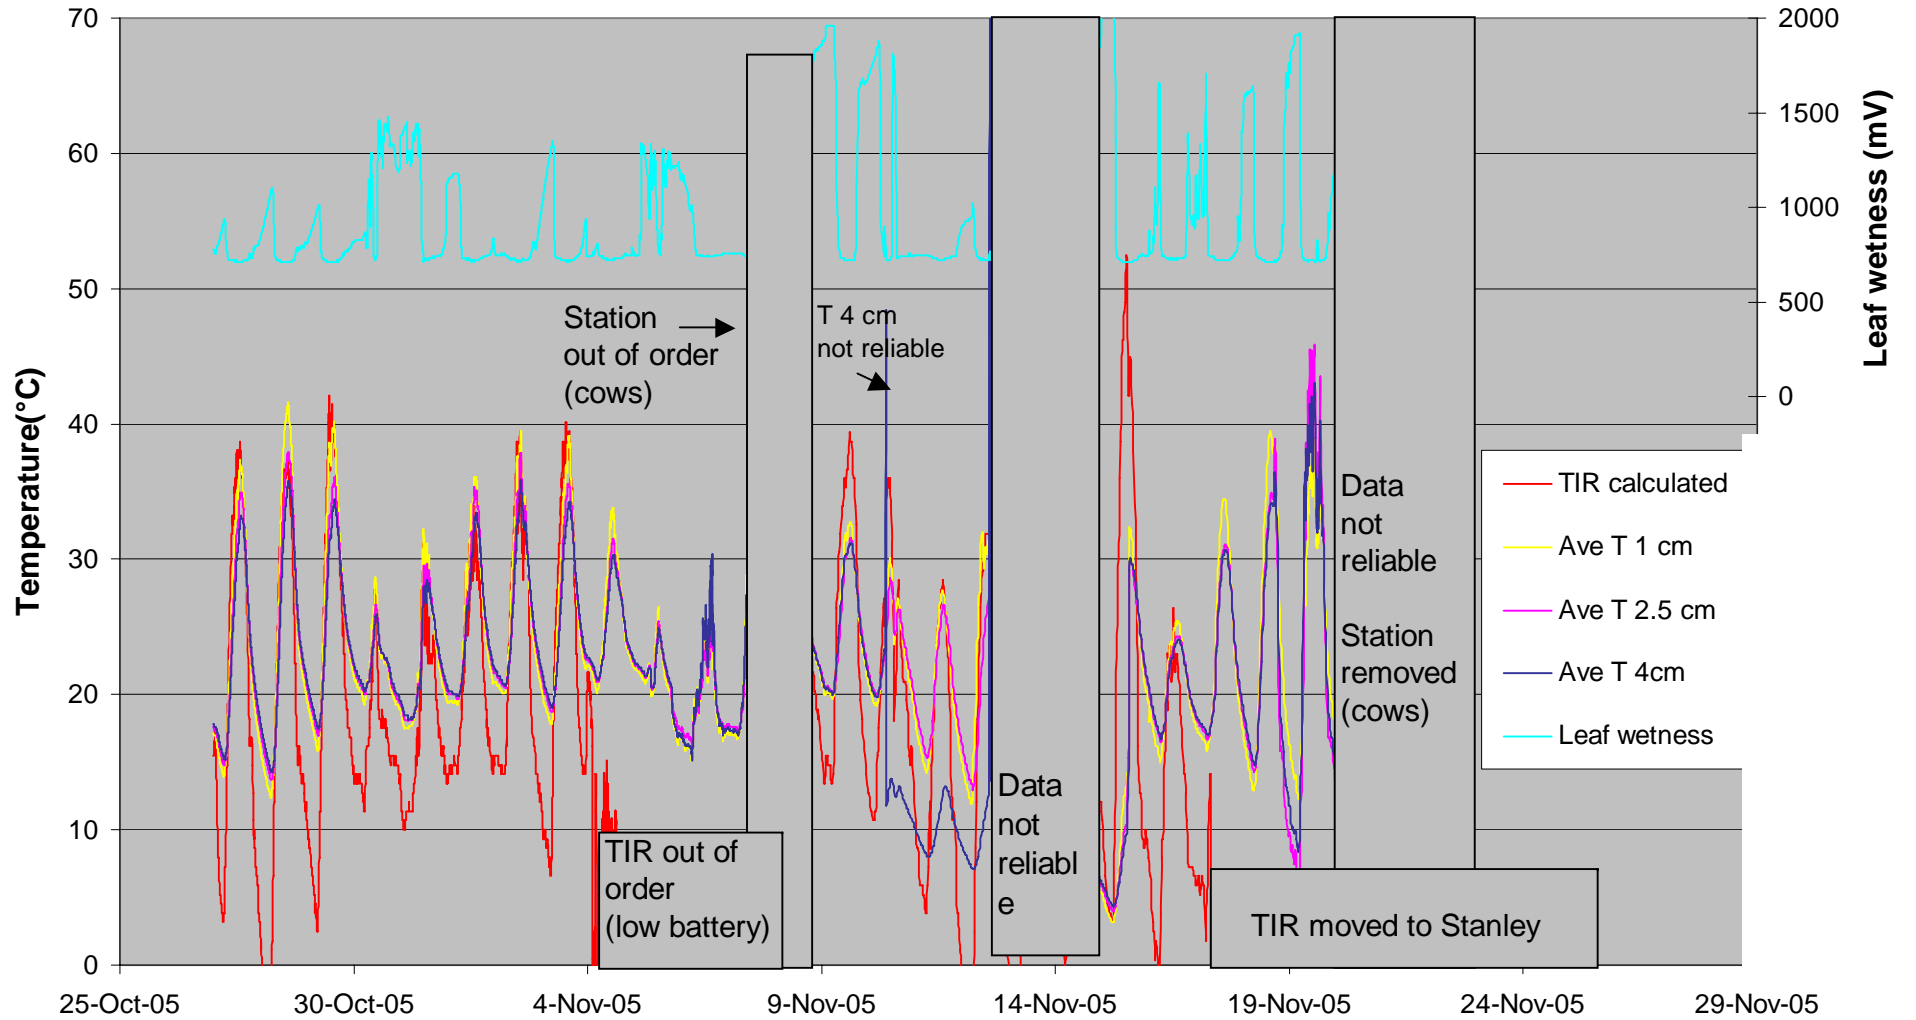

NAFE stations

Midlothian

Stanley

Merriwa Park

Illogan

Dales

Pembroke

Roscommon