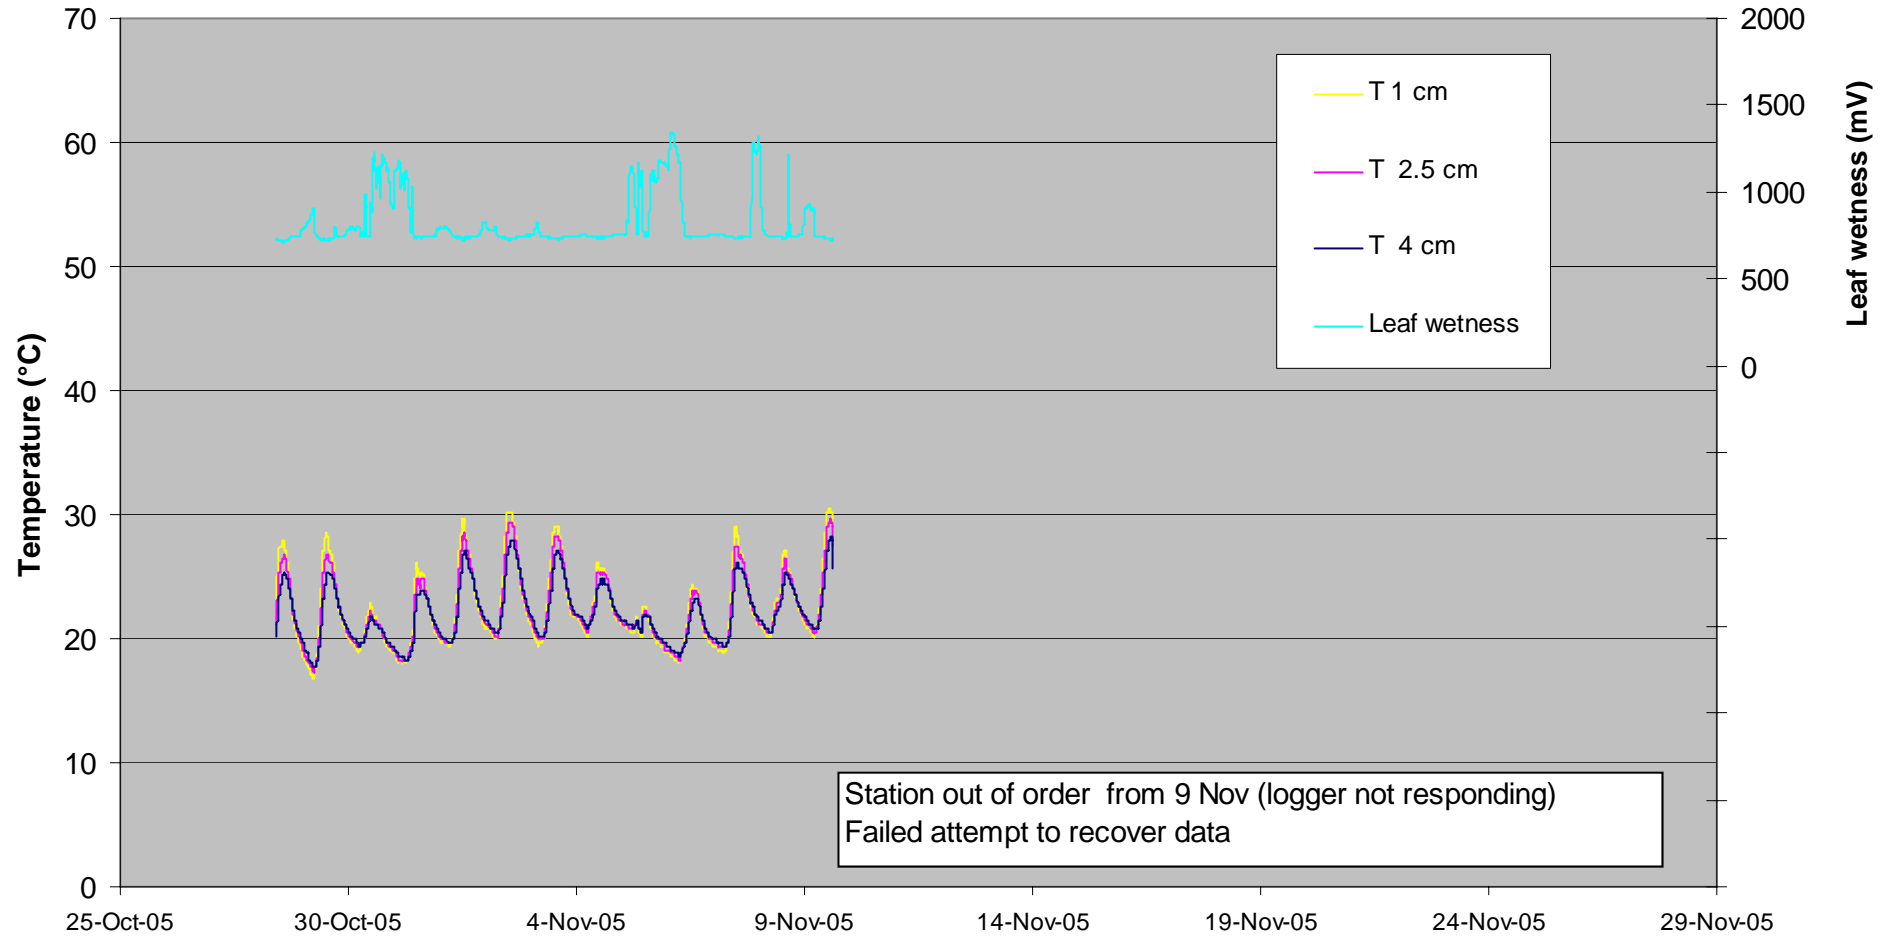

NAFE stations

Midlothian

Stanley

Merriwa Park

Illogan

Dales

Pembroke

Roscommon