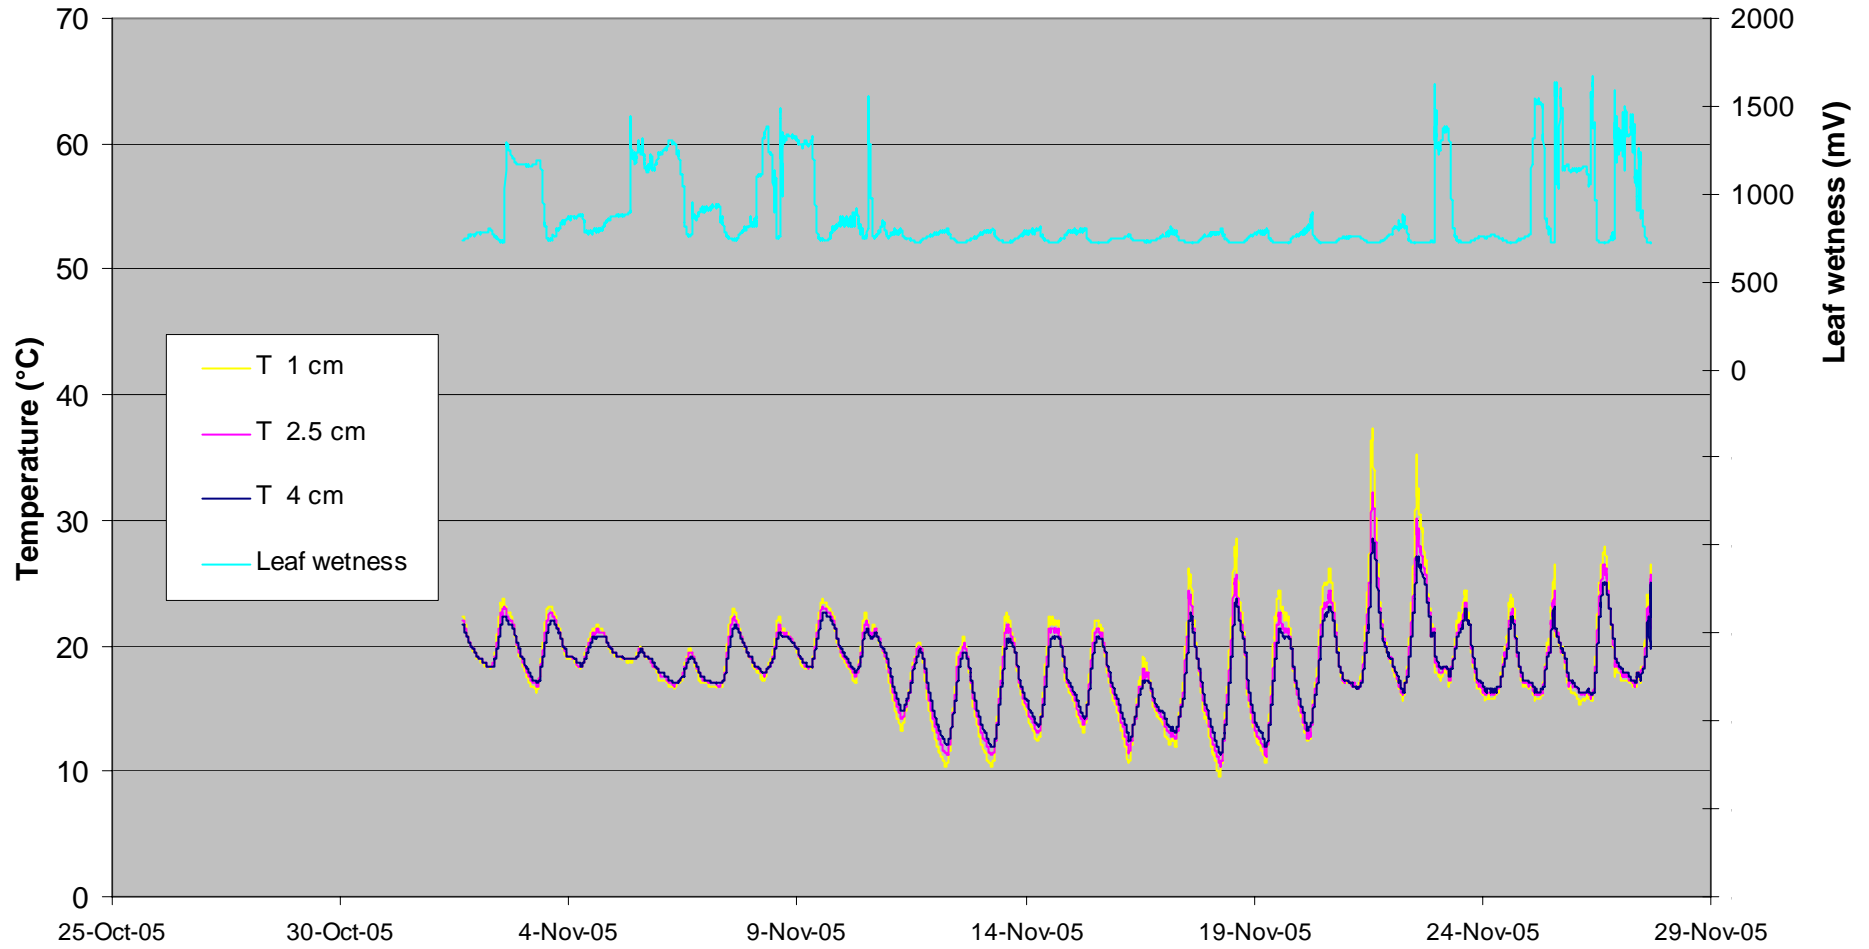

NAFE stations

Midlothian

Stanley

Merriwa Park

Illogan

Dales

Pembroke

Roscommon