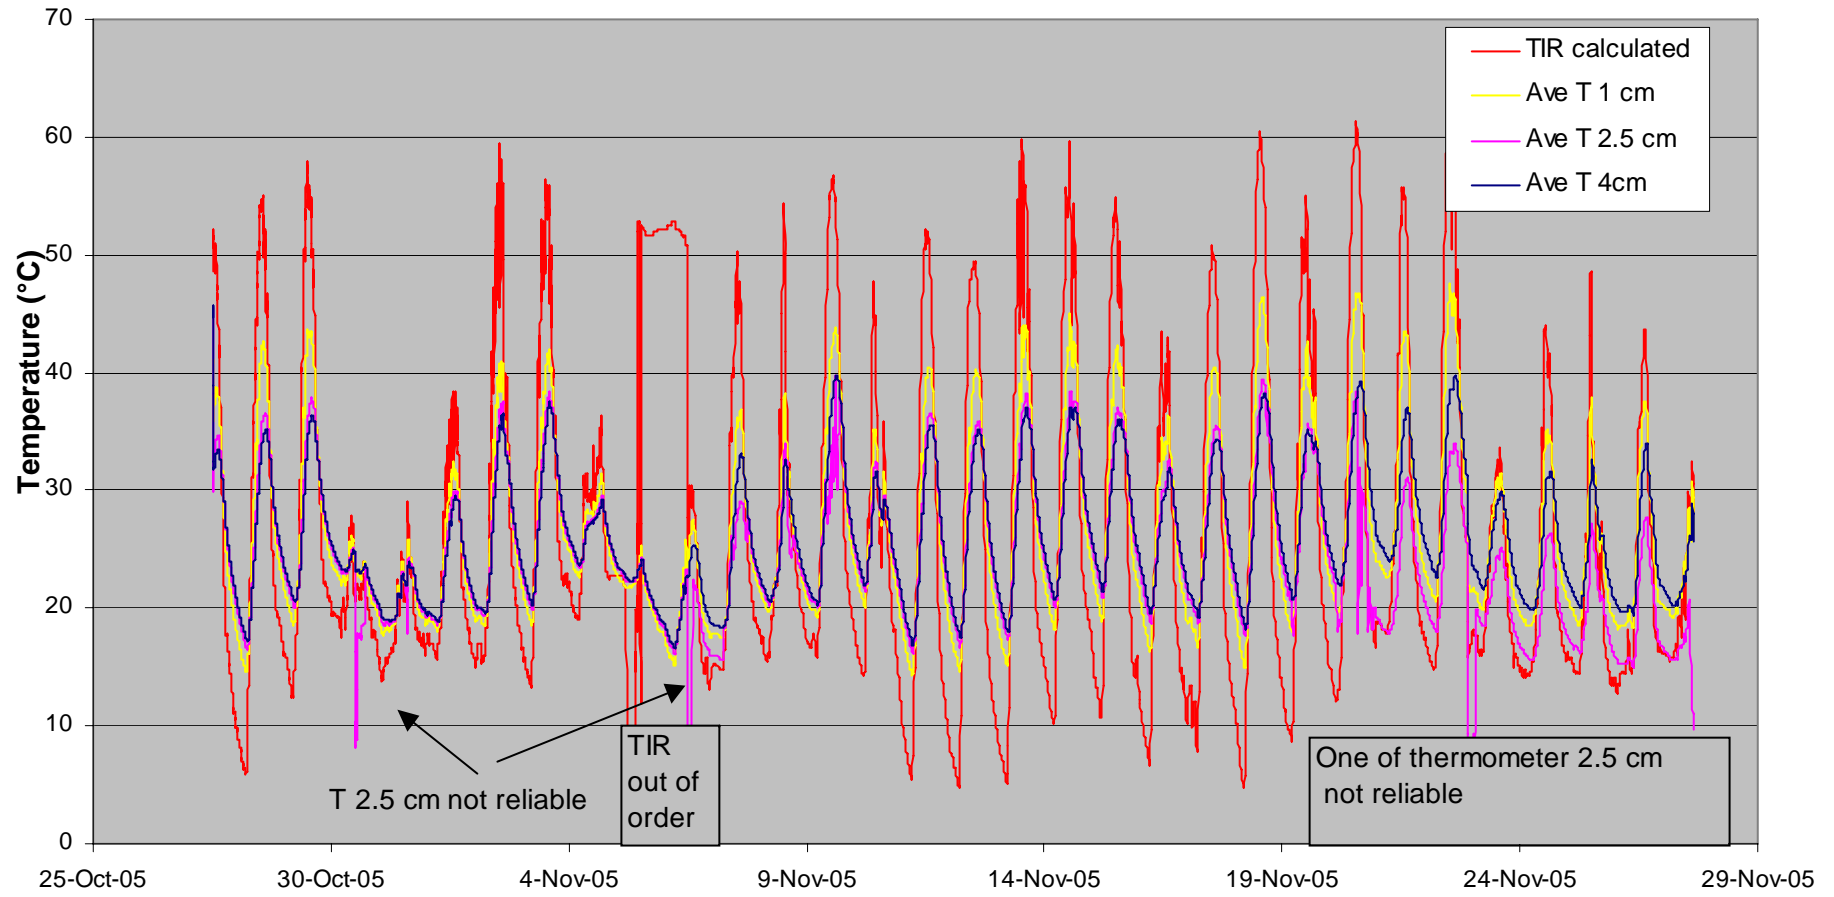

NAFE stations

Midlothian

Stanley

Merriwa Park

Illogan

Dales

Pembroke

Roscommon