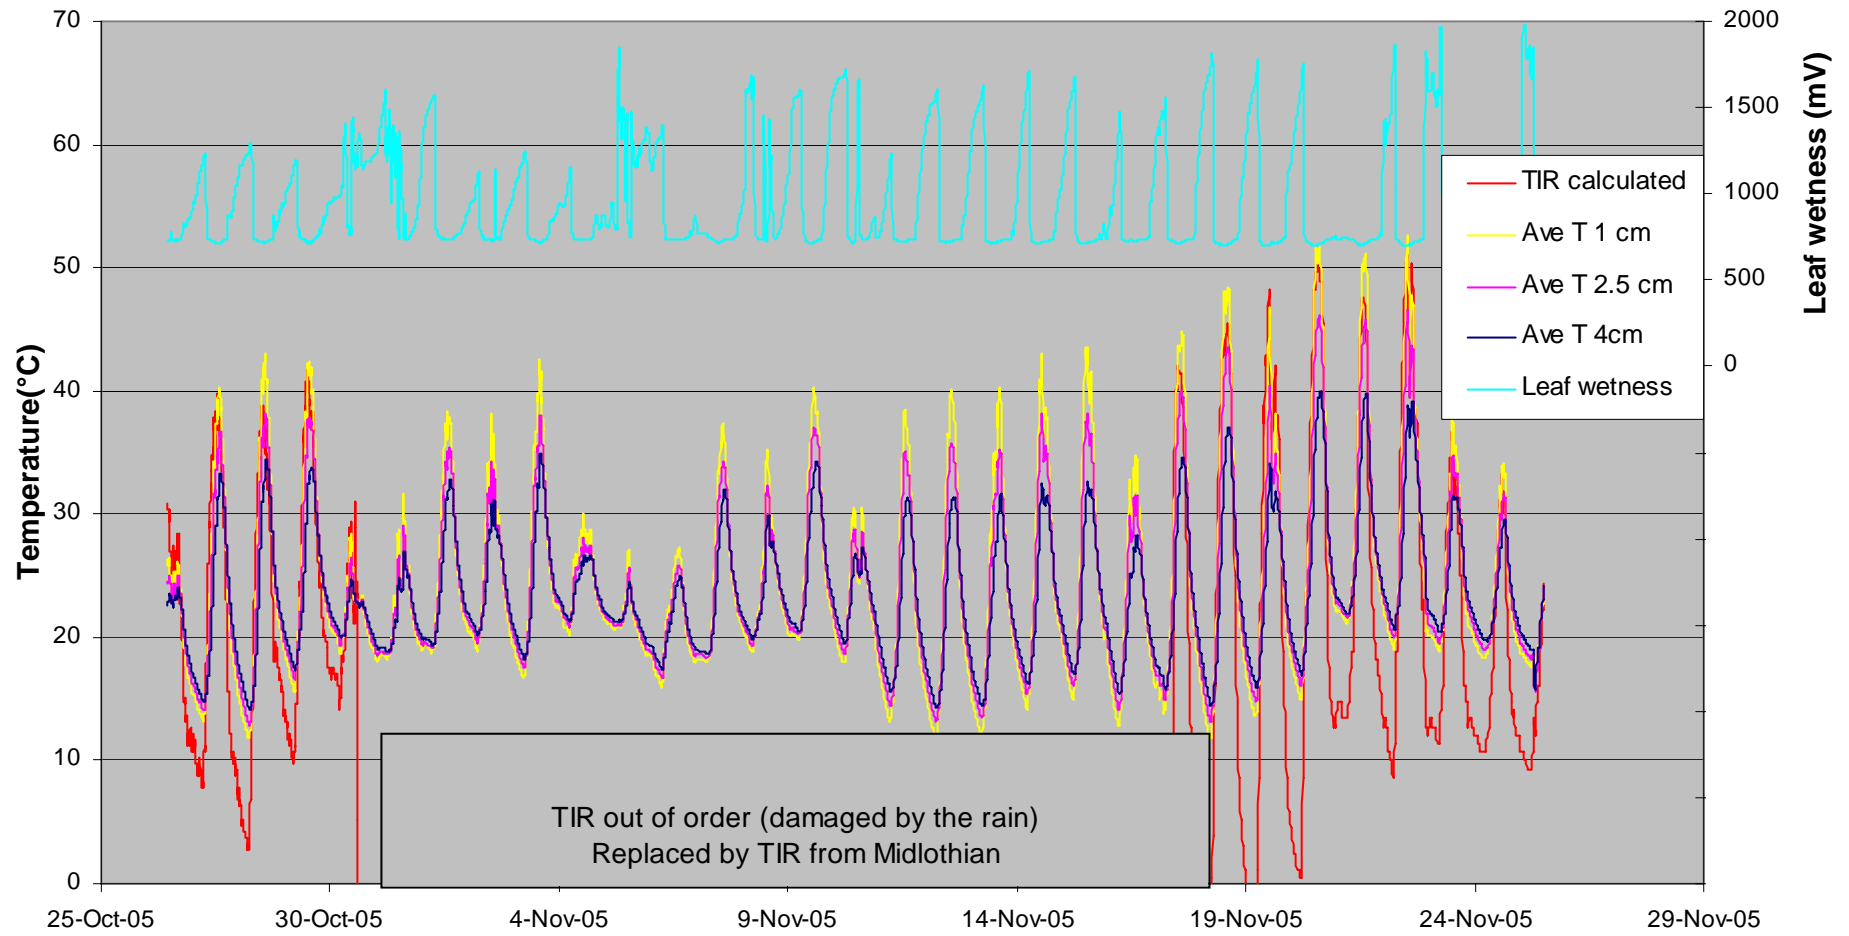

NAFE stations

Midlothian

Stanley

Merriwa Park

Illogan

Dales

Pembroke

Roscommon