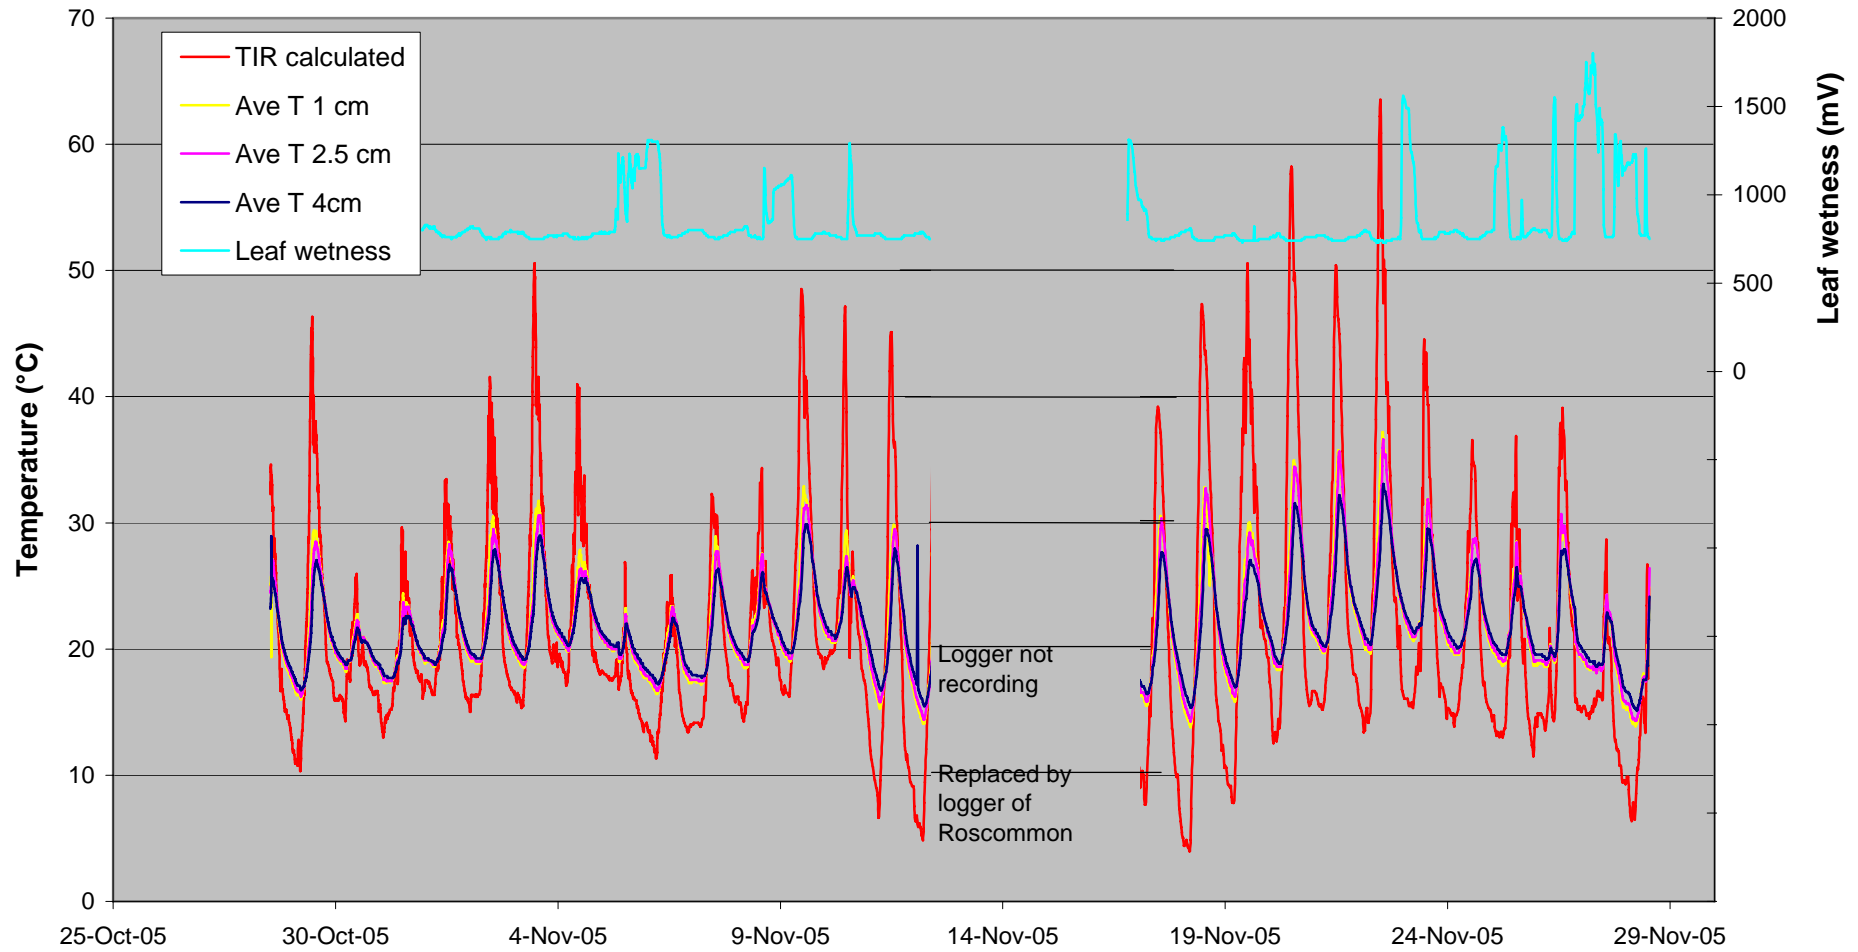

NAFE stations

Midlothian

Stanley

Merriwa Park

Illogan

Dales

Pembroke

Roscommon