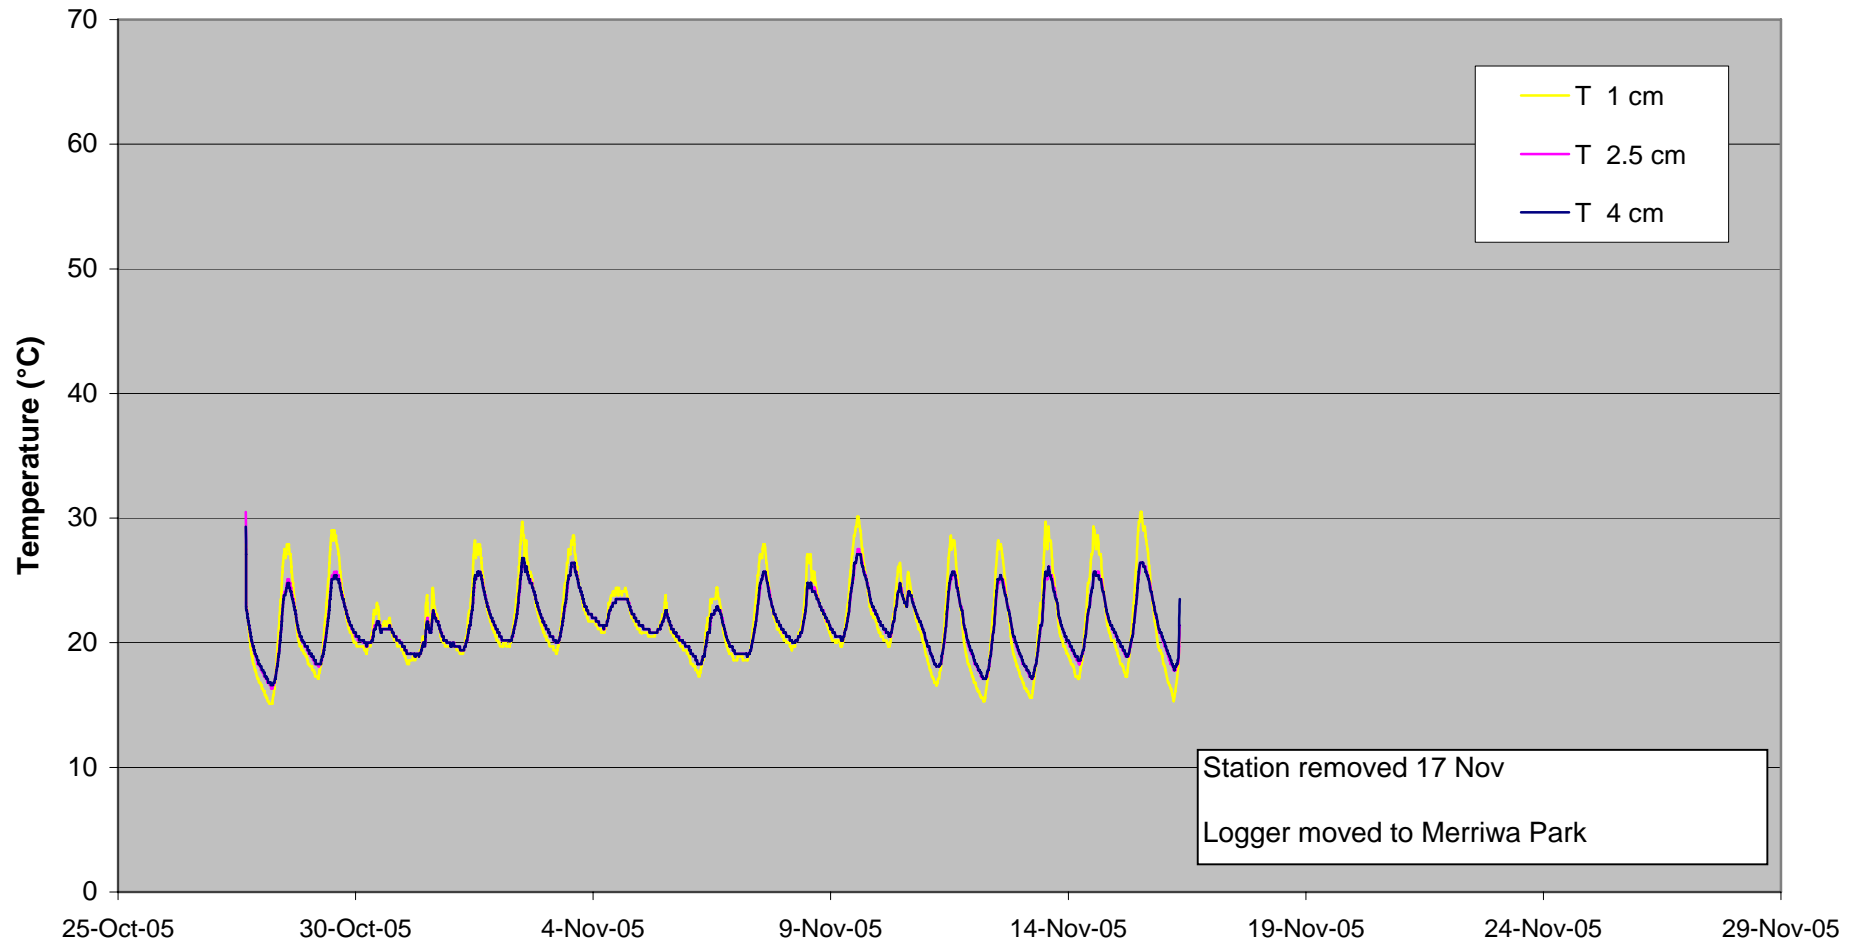

NAFE stations

Midlothian

Stanley

Merriwa Park

Illogan

Dales

Pembroke

Roscommon